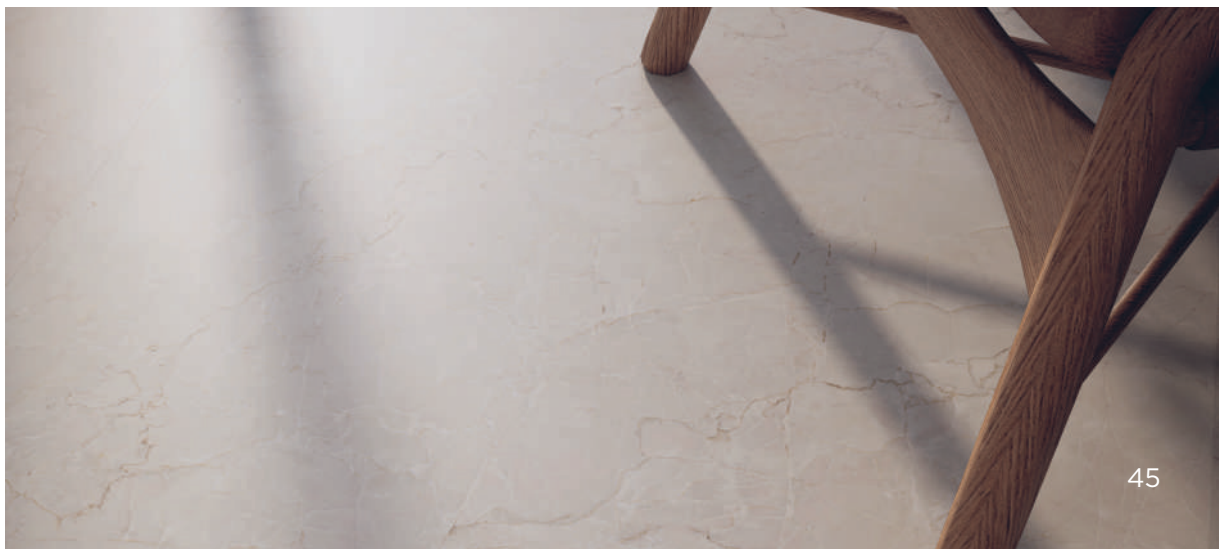

Fenzi

Coleção Marmo | Marmo Collection

Inspirado no mármore Perlino da Toscana, este porcelanato traz a magia do Palazzo Fenzi para o seu projeto. Cada peça convida à sofisticação e reverencia a tradição, a história e a beleza atemporal de Florença. Crie espaços únicos com o acolhimento italiano sob seus pés.

Inspired by Tuscany's Perlino marble, this porcelain tile brings the magic of Palazzo Fenzi to your project. Each piece invites sophistication, honoring tradition, history, and timeless beauty. Create unique spaces with Italian hospitality underfoot.

LANÇAMENTO 2024 | 2024 NEW RELEASES

108 x 108cm | 42 x 42" | V3 | 9mm | Local 2
Polido | Polished | Ref. 108049

108 x 108cm | 42 x 42" | V3 | 9mm | Local 3
Natural Soft | Soft Matt | Ref. 108031

Max