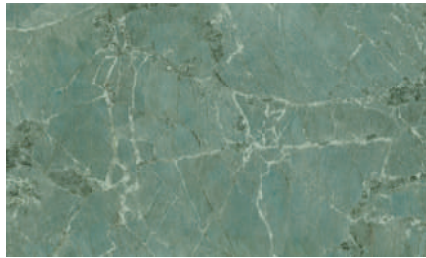

Marbella

Coleção Bistrô | Bistrô Collection

Uma reinterpretação de uma rocha esverdeada com veios dourados sutis, ideal para ambientes de piscina e espaços que buscam tons naturais. A superfície brilhante e o relevo suave inspirado no movimento das águas adicionam naturalidade à peça.

A reinterpretation of a greenish rock with subtle golden veins, designed for swimming pool and other environments seeking natural tones. The glossy enameled surface and soft relief inspired by water movement add a sense of naturalness to the piece.

63 x 108cm | 25 x 45" | V3 | 8mm | Local 2
Brilhante | Shine | Ref. 630053

63 x 108cm | 25 x 45" | V3 | 8mm | Local 3
Externo | Outdoor | Ref. 630059

LANÇAMENTO 2024
NEW RELEASES