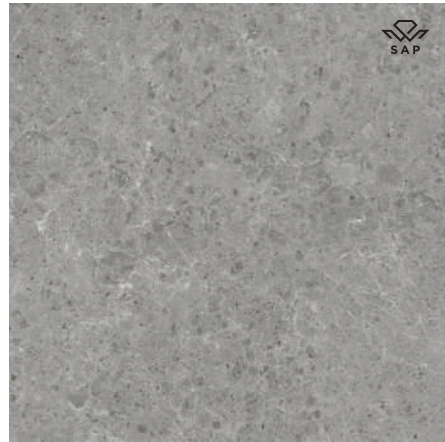

Grey | 108 x 108cm | 42 x 42" | V3 | 9mm
Local 5 | Natural SAP | SAP Matt | Ref. 108017

Grey | 108 x 108cm | 42 x 42" | V3 | 9mm
Local 6 | Externo SAP | SAP Outdoor | Ref. 108018

Style

Max