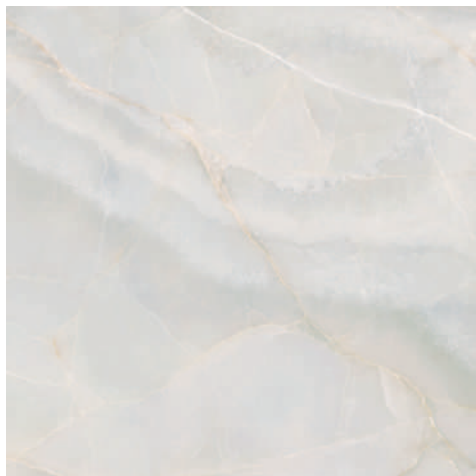

Lumina

Coleção Marmo | Marmo Collection

Inspirada no ônix, este porcelanato exibe variações de tonalidade e transparências que criam profundidade e brilho interno. Com nuances refinadas, oferece suavidade e riqueza de cores aos ambientes.

Inspired by onyx, this porcelain features shade variations and transparencies layered beneath the surfaces to create depth and internal shine. With refined nuances, it offers softness and richness of colors to environments.

123 x 123cm | 48 x 48" | V3 | 9mm | Local 2
Polido | Polished | Ref. 123028

123 x 123cm | 48 x 48" | V3 | 9mm | Local 3
Natural Soft | Soft Matt | Ref. 123000