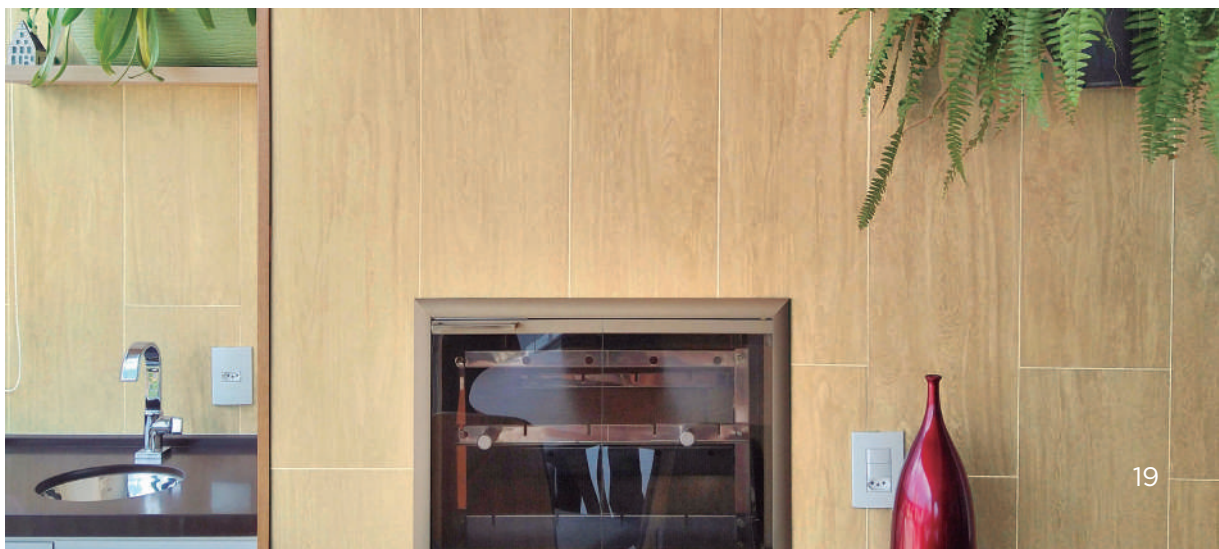

Ecofloor

Coleção Naturele | Naturele Collection

Ecofloor utiliza tecnologia Slim e impressão digital para oferecer praticidade e um visual natural. Disponível em três tons de madeira com textura natural, o porcelanato é versátil para ambientes internos.

Ecofloor uses Slim technology and digital printing to offer practicality and a natural look. Available in three wood tones with a matt texture, the porcelain tile is versatile for indoor environments.