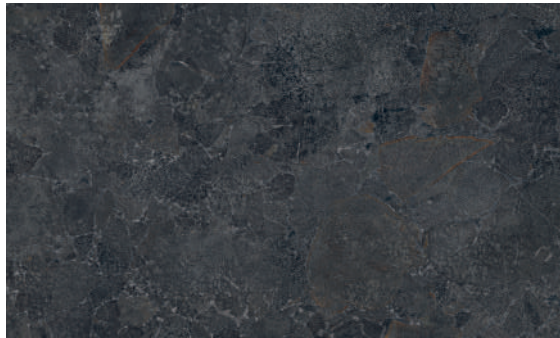

Avilés

Coleção Niemeyer | Niemeyer Collection

O porcelanato, inspirado no “Centro Niemeyer” de Avilés, Espanha, conta uma história de elegância atemporal. Capturando a beleza da ardósia com detalhes oxidados, celebra a durabilidade da arte e do modernismo, refletindo a personalidade única de Oscar Niemeyer.

The porcelain tiles, inspired by the “Niemeyer Centre” in Avilés, Spain, tell a story of timeless elegance. Capturing the beauty of slate with oxidized details, celebrates the durability of art and modernism, reflecting Oscar Niemeyer’s worldwide famous Brazilian architect unique personality.

LANÇAMENTO 2024 | 2024 NEW RELEASES

80,5 x 140cm | 32 x 55" | V3 | 9mm | Local 3
Natural Grit | Grit Matt | Ref. 800052

Exclusive