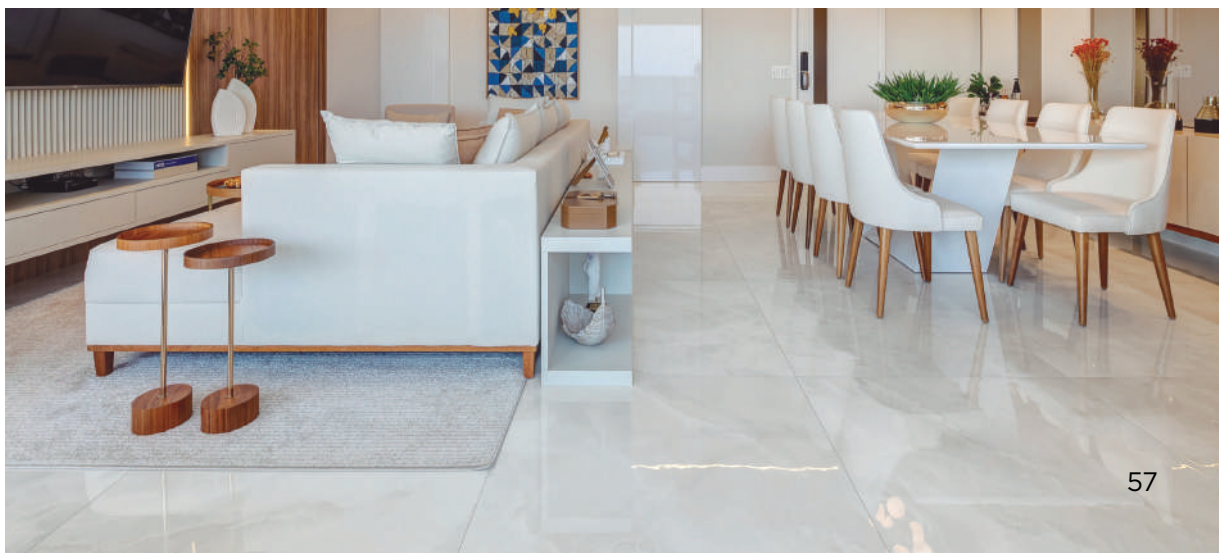

Palazzo Venezia

Coleção Marmo | Marmo Collection

Colocando em evidência a textura perolada do mármore ônix, este porcelanato o interpreta a pedra de maneira clean e homogênea.

The Palazzo Venezia put the high evidence of the pearly texture of onix marble, interpreted in a clean and homogeneous way.

108 x 108cm | 42 x 42" | V2 | 9mm | Local 2
Polido | Polished | Ref. 108039

108 x 108cm | 42 x 42" | V2 | 9mm | Local 3
Natural Soft | Soft Matt | Ref. 108021

Style