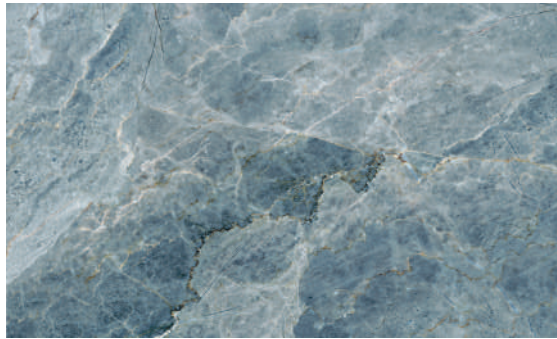

80,5 x 140cm | 32 x 55" | V2 | 9mm | Local 2
Polido | Polished | Ref. 800029

Premium