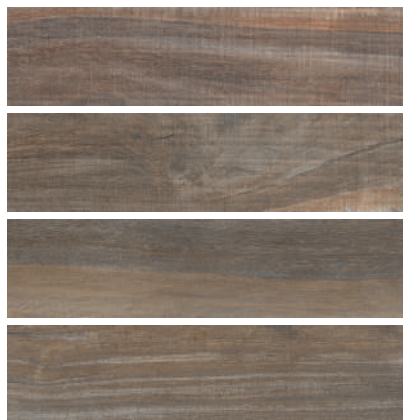

Baobá

O porcelanato Baobá, inspirado na exótica madeira de Madagascar, oferece textura granilhada para integrar ambientes externos. Com design tropical, segue a tendência multicultural e multiétnica.

The Baobá line, inspired by the exotic wood from Madagascar, offers textured finish to integrate outdoor spaces. With a tropical design, it follows the multicultural and multiethnic trend.

24,5 x 100cm | 10 x 40" | V3 | 7mm | Local 4
10 faces | Externo | Outdoor | Ref. 24076