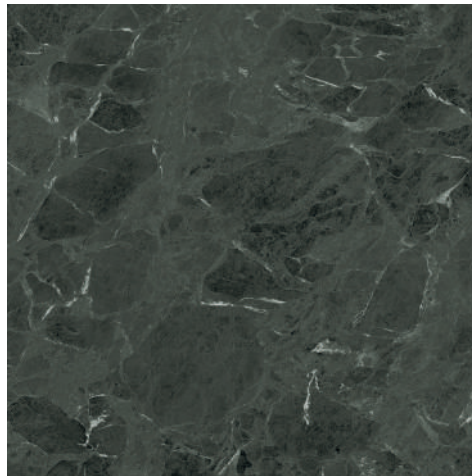

Black Misty

Explore a magia da meia-noite com o Porcelanato Black Misty, inspirado no Quartzito Negresco. Cada peça evoca uma atmosfera misteriosa, refletindo estrelas no chão. Destaca-se a fluidez prateada entre veios delicados e tons escuros, com pontos de brilho nos detalhes do relevo.

Explore a midnight magic with Black Misty Porcelain, inspired by Negresco Quartzite. Each piece creates a mysterious atmosphere, reflecting stars on the floor. The silvery fluidity between delicate veins and dark tones stands out, with points of shine in the relief details.

123 x 123cm | 48 x 48" | V2 | 9mm | Local 3
8 faces | Natural Brushed | Brushed Matt | Ref. 123026