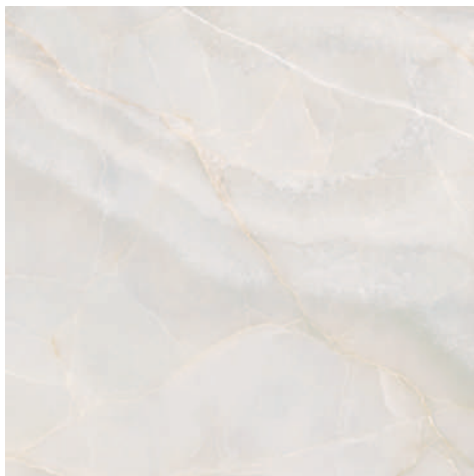

Lumina

Inspirada no ônix, este porcelanato exibe variações de tonalidade e transparências que criam profundidade e brilho interno. Com nuances refinadas, oferece suavidade e riqueza de cores aos ambientes.

Inspired by onyx, this porcelain features shade variations and transparencies layered beneath the surfaces to create depth and internal shine. With refined nuances, it offers softness and richness of colors to environments.

123 x 123cm | 48 x 48" | V3 | 9mm | Local 2

8 faces | Polido | Polished | Ref. 123028

123 x 123cm | 48 x 48" | V3 | 9mm | Local 3

8 faces | Natural Soft | Soft Matt | Ref. 123000