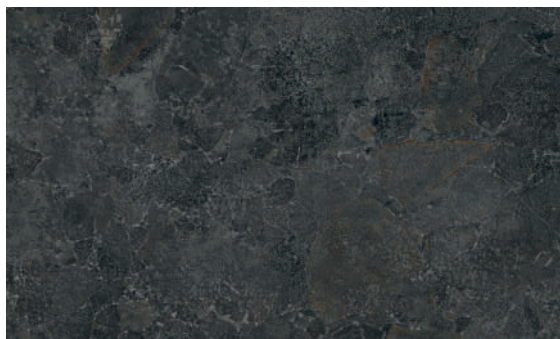

Avilés

O porcelanato, inspirado no “Centro Niemeyer” de Avilés, Espanha, conta uma história de elegância atemporal. Capturando a beleza da ardósia com detalhes oxidados, celebra a durabilidade da arte e do modernismo, refletindo a personalidade única de Oscar Niemeyer.

The porcelain tiles, inspired by the “Niemeyer Centre” in Avilés, Spain, tell a story of timeless elegance. Capturing the beauty of slate with oxidized details, celebrates the durability of art and modernism, reflecting Oscar Niemeyer’s worldwide famous Brazilian architect unique personality.

80,5 x 140cm | 32 x 55” | V3 | 9mm | Local 3
8 faces | Natural Grit | Grit Matt | Ref. 800052